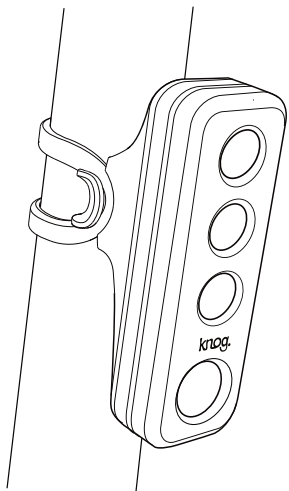

knog. Blinder ROAD R70