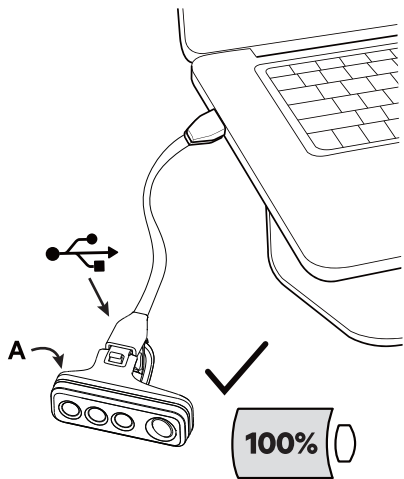

## RECHARGE BEFORE FIRST USE

To turn the light on, Hold (A) for 1 second then release

Quickly press (A) to change modes

Storage mode: with light off, hold (A) for 5 seconds, then release when red LED comes on.

## INTERCHANGEABLE STRAP

Stretch strap to fit clasp

Place strap end over hook

Pull strap toward the light body

## MOUNTING

1. Pull silicone strap around bar

2. Engage latch into hook