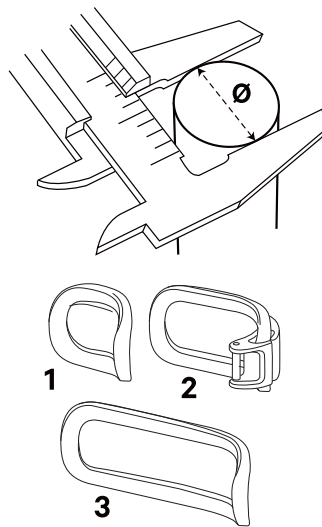

## RECHARGE BEFORE FIRST USE

To turn the light on, Hold (A) for 1 second then release

Quickly press (A) to change modes

Storage mode: with light off, hold (A) for 5 seconds, then release when red LED comes on.

## FITMENT

3 STRAPS & 1 CLASP INCLUDED

1. SML: Ø 22-27MM
2. MED: Ø 27-32MM
3. LRG: Ø 32+MM\*

\*Suitable for aero posts

## INTERCHANGEABLE STRAP

Stretch strap to fit clasp

Place strap end over hook

Pull strap toward the light body