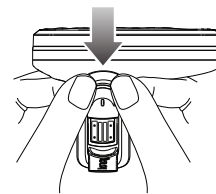

## FITMENT

3 STRAPS & 1 CLASP INCLUDED

1. SML: Ø 22-27MM
2. MED: Ø 27-32MM
3. LRG: Ø 32+MM\*

\*Suitable for aero posts

## INTERCHANGEABLE STRAP

Stretch strap to fit clasp

Place strap end over hook

Pull strap toward the light body