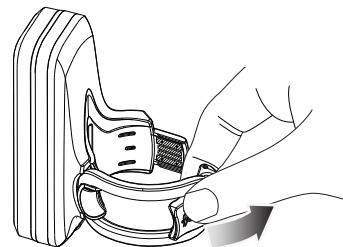

## FITMENT

3 STRAPS & 1 CLASP INCLUDED

1. SML: Ø 22-27MM
2. MED: Ø 27-32MM
3. LRG: Ø 32+MM\*

\*Suitable for aero posts

## INTERCHANGEABLE STRAP

Stretch strap to fit clasp

Place strap end over hook

Pull strap toward the light body