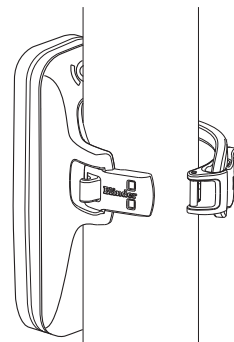

## FITMENT

3 STRAPS & 1 CLASP INCLUDED

1. SML: Ø 22-27MM
2. MED: Ø 27-32MM
3. LRG: Ø 32+MM\*

\*Suitable for aero posts

## INTERCHANGEABLE STRAP

Stretch strap to fit clasp

Place strap end over hook

Pull strap toward the light body

## MOUNTING

1. Pull silicone strap around bar

2. Engage latch into hook