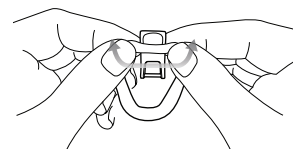

## FITMENT

3 STRAPS & 1 CLASP INCLUDED

1. SML: Ø 22-27MM
2. MED: Ø 27-32MM
3. LRG: Ø 32+MM\*

\*Suitable for aero posts

## INTERCHANGEABLE STRAP

Stretch strap to fit clasp

Place strap end over hook

Pull strap toward the light body